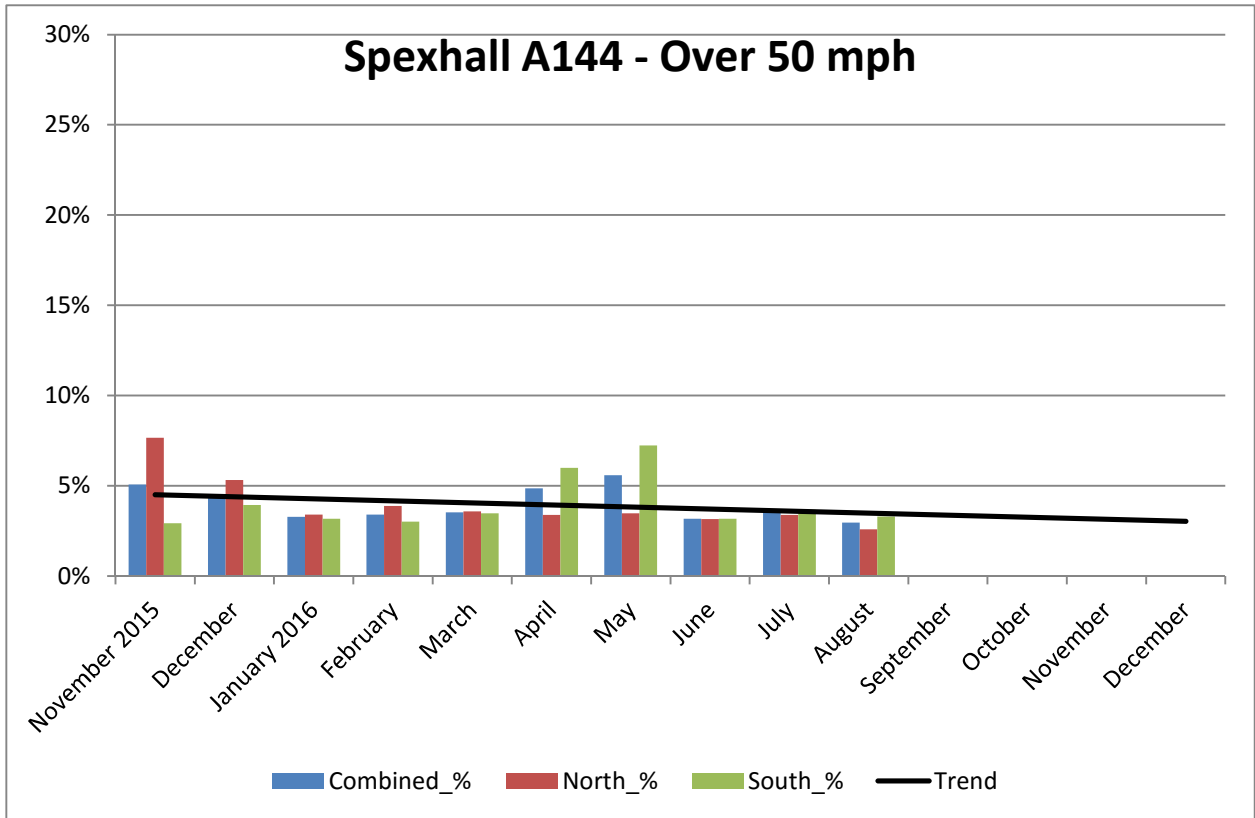

COMMUNITY SPEED WATCH

AUGUST 2016	A144 Spexhall, Stone Street		
	Combined	Northbound	Southbound
Vehicles per Day (average) - Weekday	5224	2250	2974
Vehicles per Day (average) - Weekend	3777	1662	2115
85th Percentile Speed	38		
% Vehicles Over 50 mph	3.0	2.6	3.3
% Vehicles Over 85th Percentile	14.6	17.4	12.5
% Vehicles At or Over ACPO (35 mph)	23.7	28.9	19.9
% Over Speed Limit (30mph)	55.8	67.9	46.6

Recommended Periods for Speed Enforcement	OVER 35mph	Northbound	Southbound
Based on highest number of offending drivers each hour Average number of offending drivers for the month was 1,129 (23.7%) PER DAY	Mondays	3 to 4pm	7 to 8am
	Tuesdays	3 to 4pm	6 to 7pm
	Wednesdays	4 to 5pm	6 to 7pm
	Thursdays	7 to 8am	7 to 8am
	Fridays	9 to 10am	7 to 8pm
	Saturdays	9 to 10am	10 to 11am
	Sundays	12 to 1pm	6 to 7pm

COMMUNITY SPEED WATCH