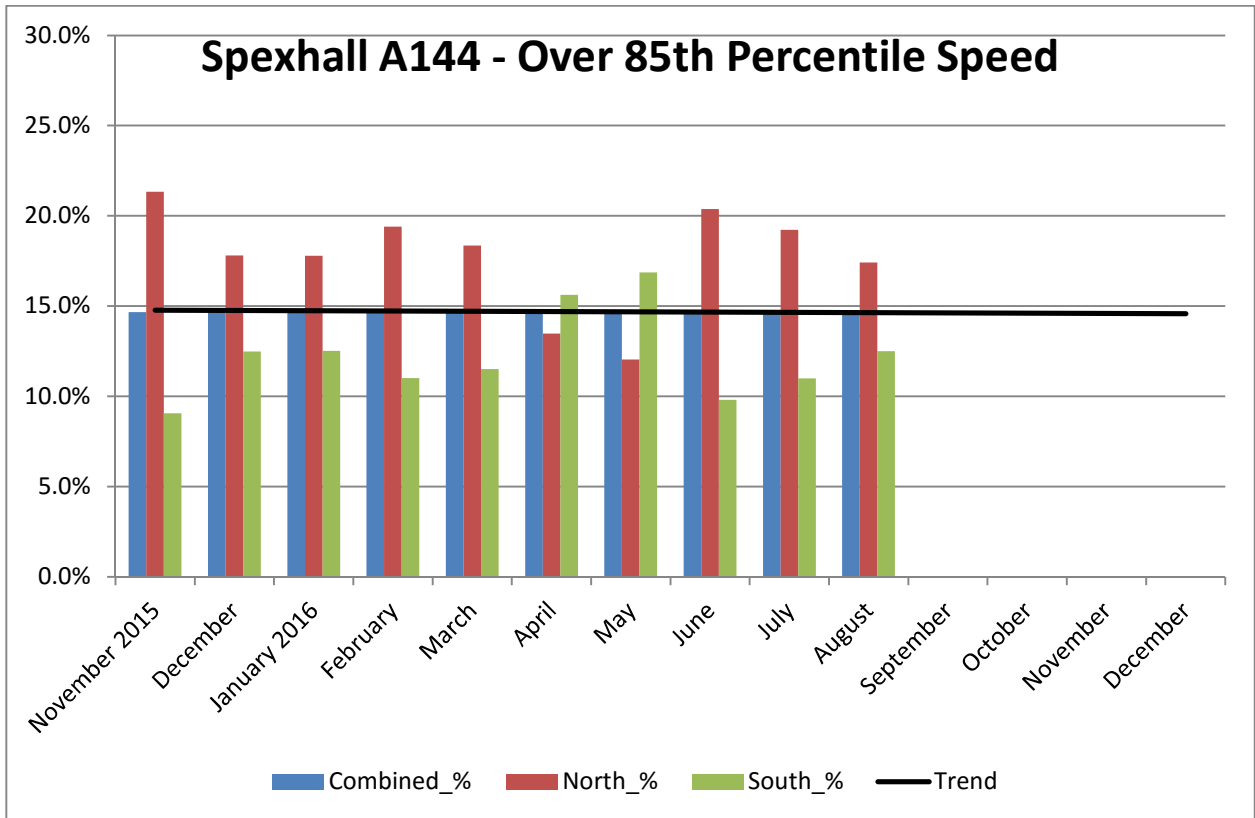

COMMUNITY SPEED WATCH

AUGUST 2016	A144 Spexhall, Stone Street		
	Combined	Northbound	Southbound
Vehicles per Day (average) - Weekday	5224	2250	2974
Vehicles per Day (average) - Weekend	3777	1662	2115
85th Percentile Speed	38		
% Vehicles Over 50 mph	3.0	2.6	3.3
% Vehicles Over 85th Percentile	14.6	17.4	12.5
% Vehicles At or Over ACPO (35 mph)	23.7	28.9	19.9
% Over Speed Limit (30mph)	55.8	67.9	46.6

Recommended Periods for Speed Enforcement	OVER 35mph	Northbound	Southbound
Based on highest number of offending drivers each hour Average number of offending drivers for the month was 1,129 (23.7%) PER DAY	Mondays	3 to 4pm	7 to 8am
	Tuesdays	3 to 4pm	6 to 7pm
	Wednesdays	4 to 5pm	6 to 7pm
	Thursdays	7 to 8am	7 to 8am
	Fridays	9 to 10am	7 to 8pm
	Saturdays	9 to 10am	10 to 11am
	Sundays	12 to 1pm	6 to 7pm

COMMUNITY SPEED WATCH