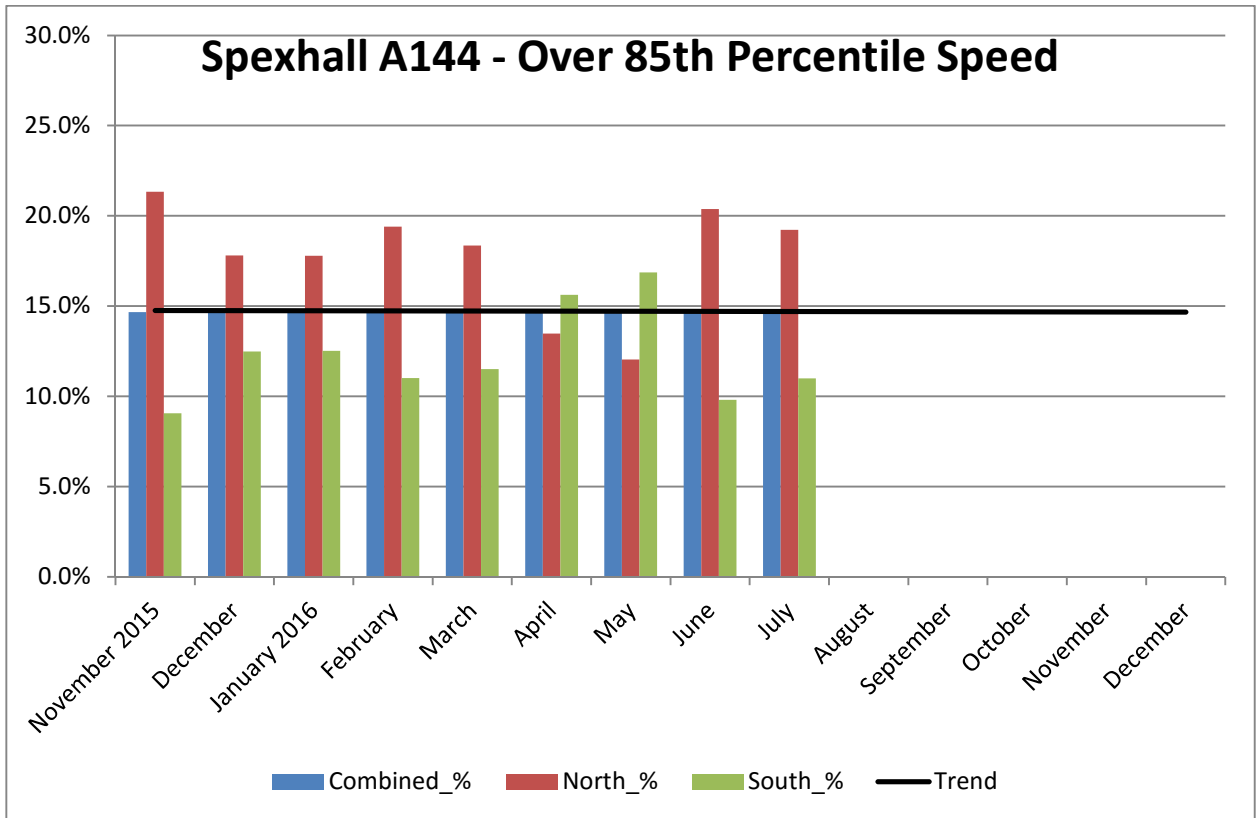

COMMUNITY SPEED WATCH

JULY 2016	A144 Spexhall, Stone Street		
	Combined	Northbound	Southbound
Vehicles per Day (average) - Weekday	5887	2608	3279
Vehicles per Day (average) - Weekend	3862	1740	2122
85th Percentile Speed	40		
% Vehicles Over 50 mph	3.5	3.4	3.7
% Vehicles Over 85th Percentile	14.7	19.2	11.0
% Vehicles At or Over ACPO (35 mph)	31.3	40.4	23.9
% Over Speed Limit (30mph)	65.2	77.8	55.0

Recommended Periods for Speed Enforcement	OVER 35mph	Northbound	Southbound
Based on highest number of offending drivers each hour Average number of offending drivers for the month was 1,605 (31.3%) PER DAY	Mondays	5 to 6pm	7 to 8am
	Tuesdays	4 to 5pm	7 to 8am
	Wednesdays	4 to 5pm	7 to 8am
	Thursdays	5 to 6pm	4 to 5pm
	Fridays	4 to 5pm	5 to 6pm
	Saturdays	11 to Noon	11 to Noon
	Sundays	4 to 5pm	Noon to 1pm

COMMUNITY SPEED WATCH