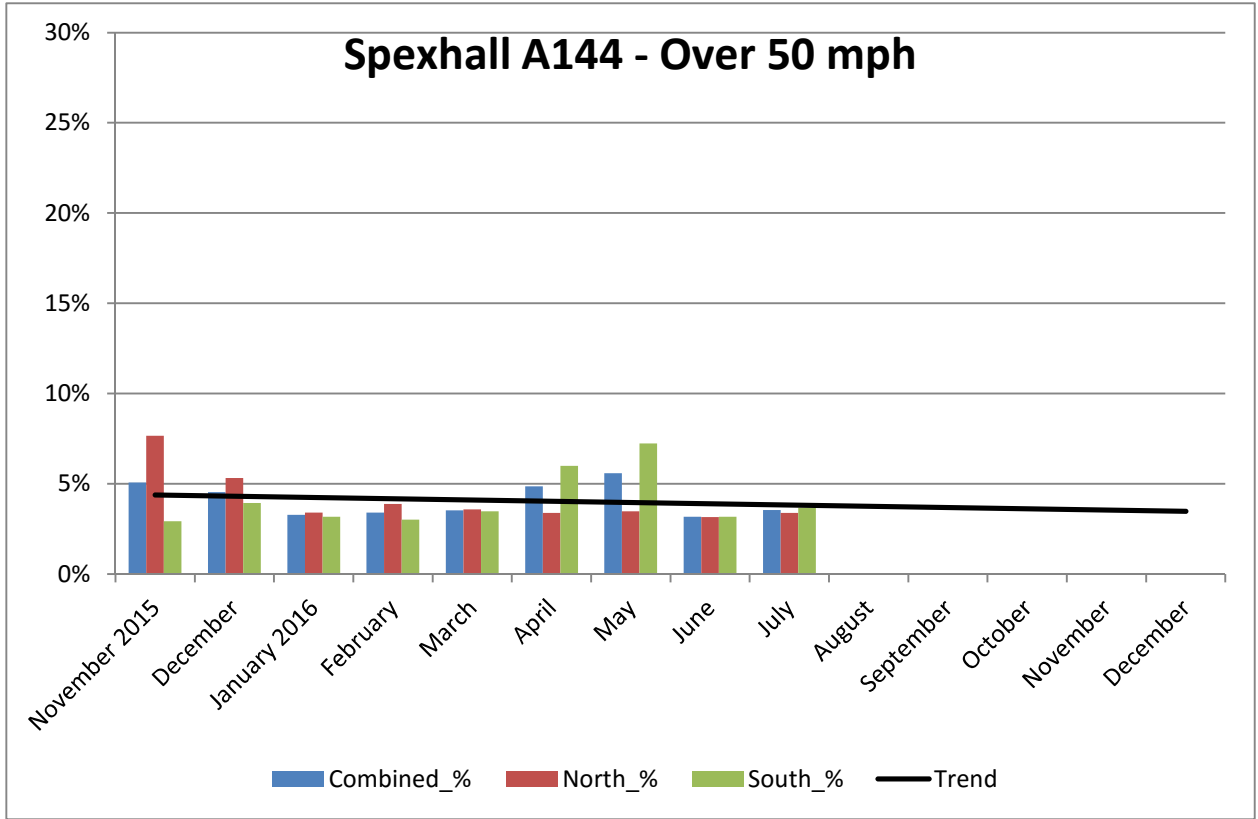

COMMUNITY SPEED WATCH

JULY 2016	A144 Spexhall, Stone Street		
	Combined	Northbound	Southbound
Vehicles per Day (average) - Weekday	5887	2608	3279
Vehicles per Day (average) - Weekend	3862	1740	2122
85th Percentile Speed	40		
% Vehicles Over 50 mph	3.5	3.4	3.7
% Vehicles Over 85th Percentile	14.7	19.2	11.0
% Vehicles At or Over ACPO (35 mph)	31.3	40.4	23.9
% Over Speed Limit (30mph)	65.2	77.8	55.0

Recommended Periods for Speed Enforcement	OVER 35mph	Northbound	Southbound
Based on highest number of offending drivers each hour Average number of offending drivers for the month was 1,605 (31.3%) PER DAY	Mondays	5 to 6pm	7 to 8am
	Tuesdays	4 to 5pm	7 to 8am
	Wednesdays	4 to 5pm	7 to 8am
	Thursdays	5 to 6pm	4 to 5pm
	Fridays	4 to 5pm	5 to 6pm
	Saturdays	11 to Noon	11 to Noon
	Sundays	4 to 5pm	Noon to 1pm

COMMUNITY SPEED WATCH