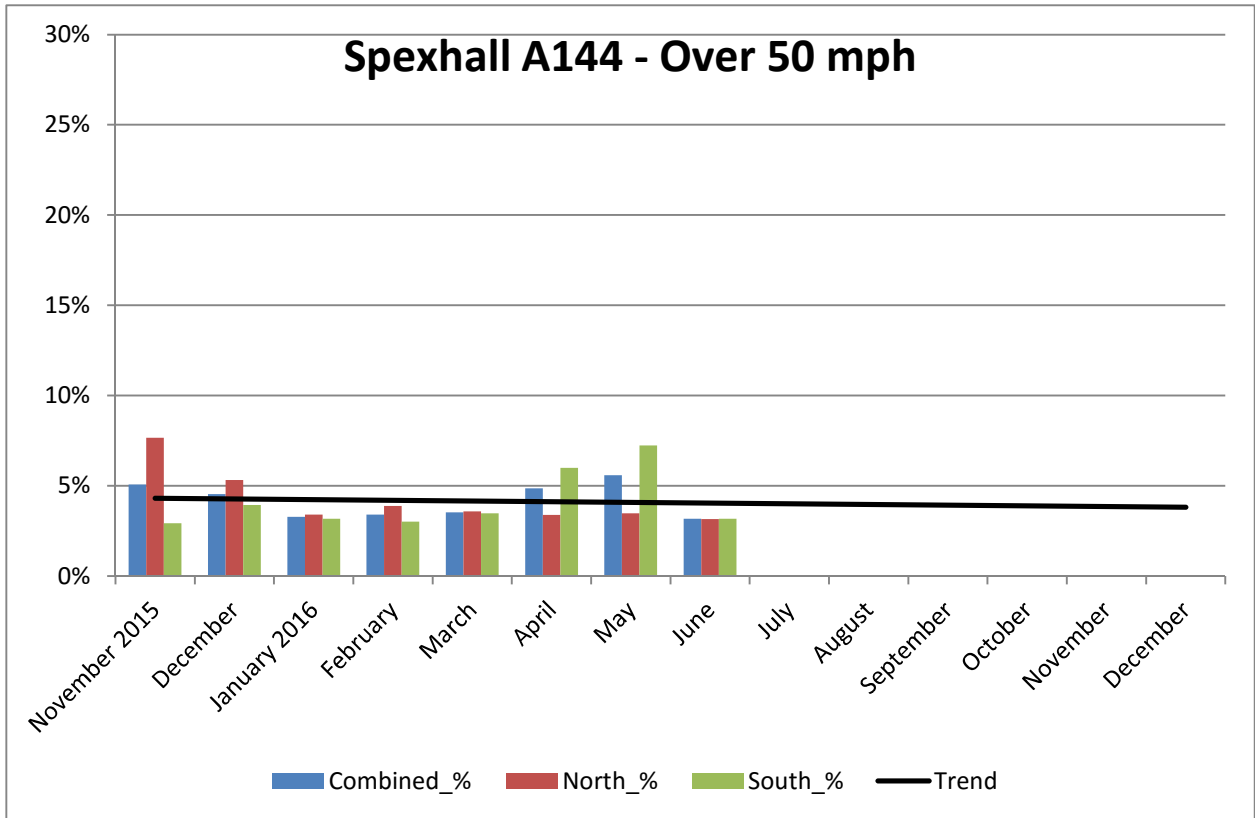

COMMUNITY SPEED WATCH

JUNE 2016	A144 Spexhall, Stone Street		
	Combined	Northbound	Southbound
Vehicles per Day (average) - Weekday	5755	2655	3100
Vehicles per Day (average) - Weekend	3554	1657	1897
85th Percentile Speed	40		
% Vehicles Over 50 mph	3.2	3.2	3.2
% Vehicles Over 85th Percentile	14.7	20.4	9.8
% Vehicles At or Over ACPO (35 mph)	28.5	39.6	18.9
% Over Speed Limit (30mph)	62.4	78.7	48.3

Recommended Periods for Speed Enforcement	OVER 35mph	Northbound	Southbound
Based on highest number of offending drivers each hour Average number of offending drivers for the month was 1,456 (28.5%) PER DAY	Mondays	4 to 5pm	8 to 9am
	Tuesdays	4 to 5pm	5 to 6pm
	Wednesdays	4 to 5pm	8 to 9am
	Thursdays	5 to 6pm	5 to 6pm
	Fridays	4 to 5pm	5 to 6pm
	Saturdays	12 to 1pm	4 to 5pm
	Sundays	4 to 5pm	8 to 9am

COMMUNITY SPEED WATCH