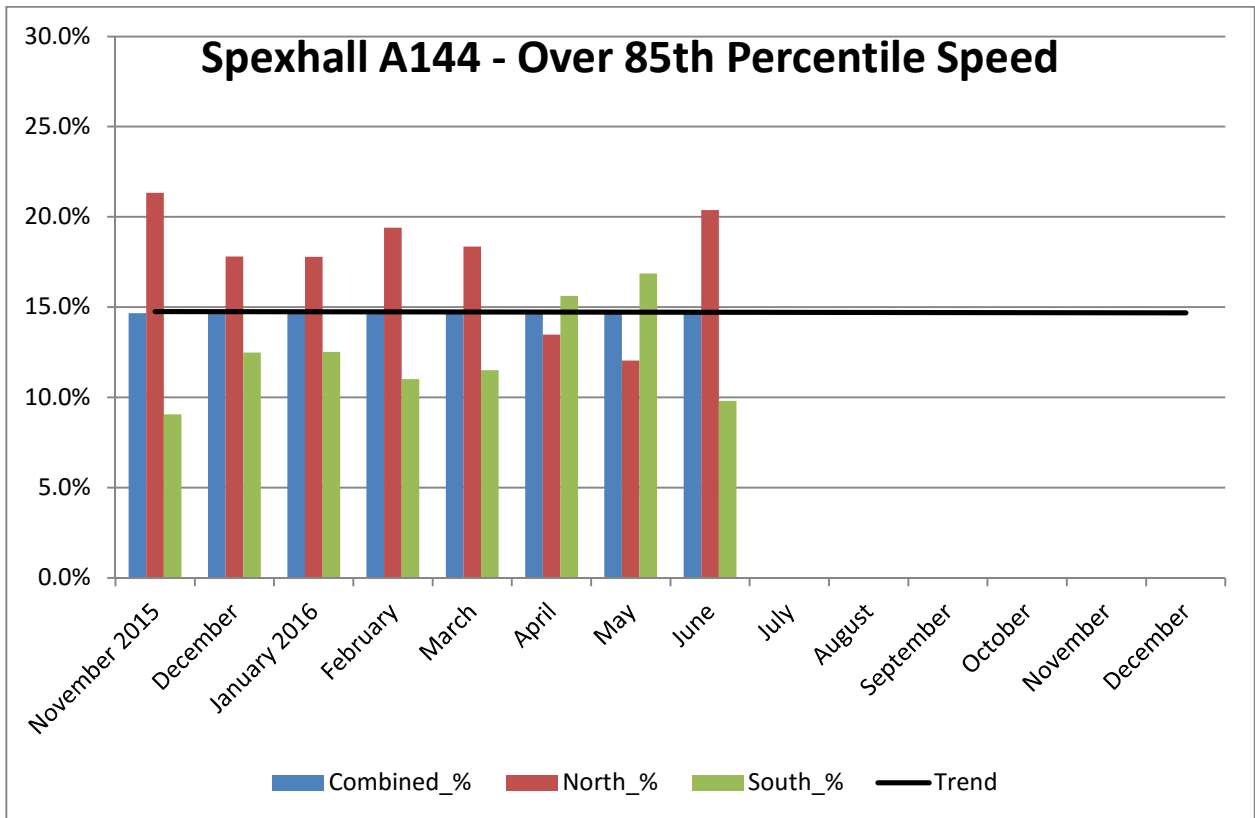

COMMUNITY SPEED WATCH

JUNE 2016	A144 Spexhall, Stone Street		
	Combined	Northbound	Southbound
Vehicles per Day (average) - Weekday	5755	2655	3100
Vehicles per Day (average) - Weekend	3554	1657	1897
85th Percentile Speed	40		
% Vehicles Over 50 mph	3.2	3.2	3.2
% Vehicles Over 85th Percentile	14.7	20.4	9.8
% Vehicles At or Over ACPO (35 mph)	28.5	39.6	18.9
% Over Speed Limit (30mph)	62.4	78.7	48.3

Recommended Periods for Speed Enforcement	OVER 35mph	Northbound	Southbound
Based on highest number of offending drivers each hour Average number of offending drivers for the month was 1,456 (28.5%) PER DAY	Mondays	4 to 5pm	8 to 9am
	Tuesdays	4 to 5pm	5 to 6pm
	Wednesdays	4 to 5pm	8 to 9am
	Thursdays	5 to 6pm	5 to 6pm
	Fridays	4 to 5pm	5 to 6pm
	Saturdays	12 to 1pm	4 to 5pm
	Sundays	4 to 5pm	8 to 9am

COMMUNITY SPEED WATCH