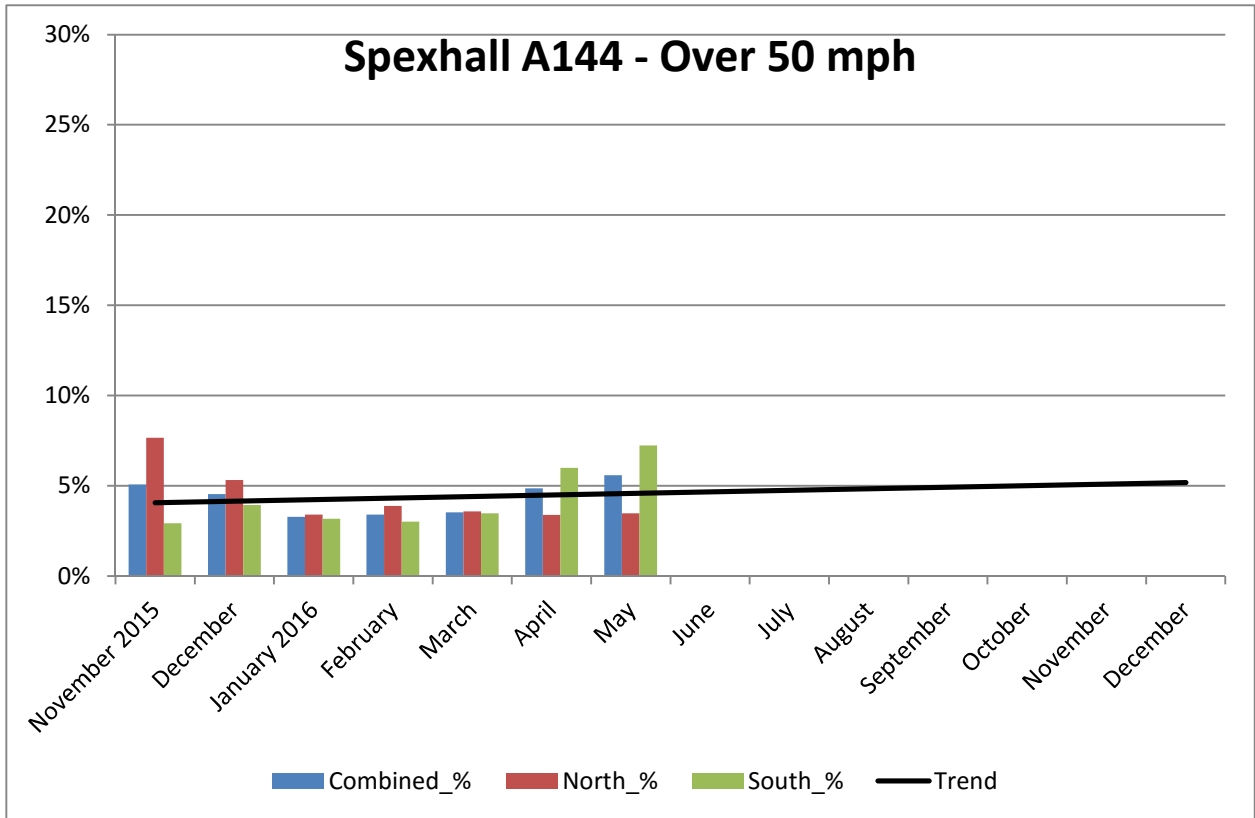

COMMUNITY SPEED WATCH

MAY 2016	A144 Spexhall, Stone Street		
	Combined	Northbound	Southbound
Vehicles per Day (average) - Weekday	5496	2427	3069
Vehicles per Day (average) - Weekend	3678	1617	2061
85th Percentile Speed	42		
% Vehicles Over 50 mph	5.6	3.5	7.2
% Vehicles Over 85th Percentile	14.7	12.0	16.9
% Vehicles At or Over ACPO (35 mph)	39.8	36.8	42.2
% Over Speed Limit (30mph)	70.4	68.4	71.9

Recommended Periods for Speed Enforcement	OVER 35mph	Northbound	Southbound
Based on highest number of offending drivers each hour Average number of offending drivers for the month was 1,925 (39.8%) PER DAY	Mondays	3 to 4pm	5 to 6pm
	Tuesdays	4 to 5pm	7 to 8am
	Wednesdays	4 to 5pm	7 to 8am
	Thursdays	4 to 5pm	5 to 6pm
	Fridays	4 to 5pm	7 to 8am
	Saturdays	1 to 2pm	10 to 11am
	Sundays	1 to 2pm	4 to 5pm

COMMUNITY SPEED WATCH