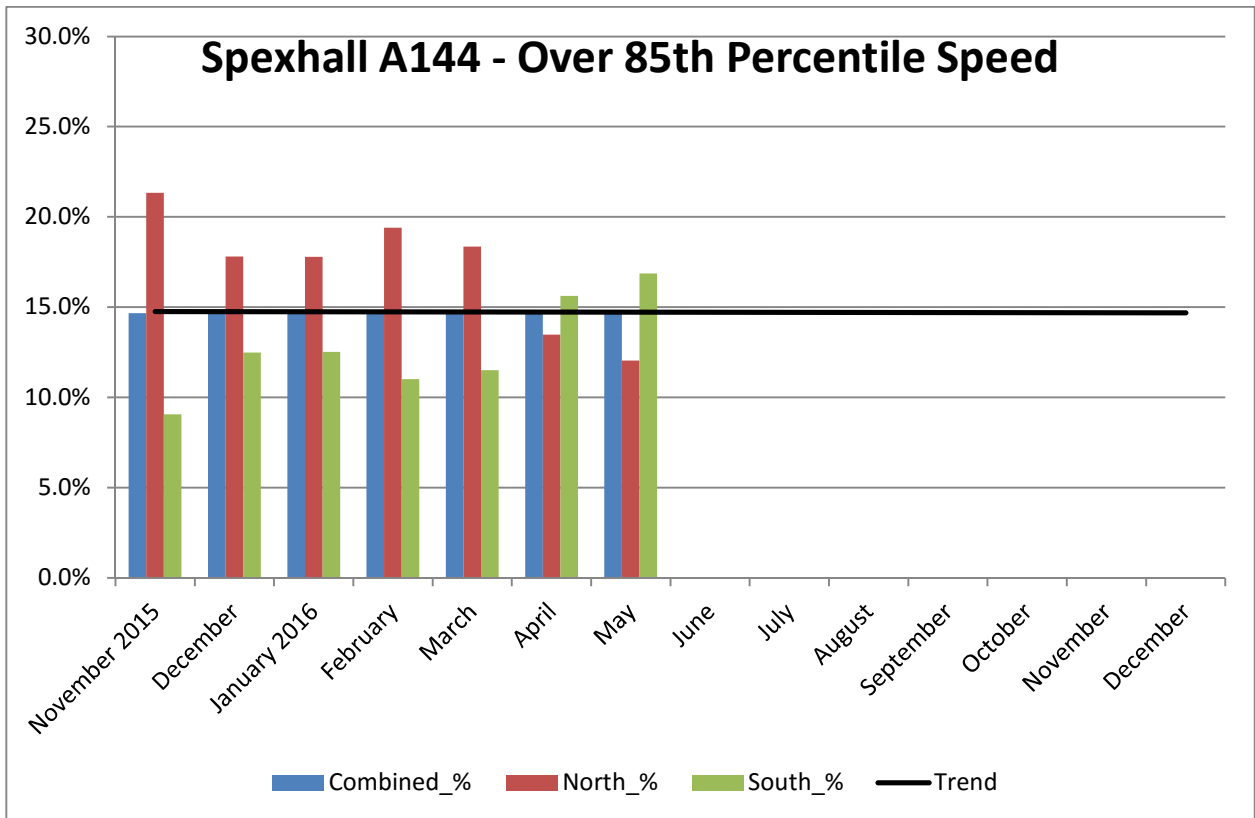

COMMUNITY SPEED WATCH

MAY 2016	A144 Spexhall, Stone Street		
	Combined	Northbound	Southbound
Vehicles per Day (average) - Weekday	5496	2427	3069
Vehicles per Day (average) - Weekend	3678	1617	2061
85th Percentile Speed	42		
% Vehicles Over 50 mph	5.6	3.5	7.2
% Vehicles Over 85th Percentile	14.7	12.0	16.9
% Vehicles At or Over ACPO (35 mph)	39.8	36.8	42.2
% Over Speed Limit (30mph)	70.4	68.4	71.9

Recommended Periods for Speed Enforcement	OVER 35mph	Northbound	Southbound
Based on highest number of offending drivers each hour Average number of offending drivers for the month was 1,925 (39.8%) PER DAY	Mondays	3 to 4pm	5 to 6pm
	Tuesdays	4 to 5pm	7 to 8am
	Wednesdays	4 to 5pm	7 to 8am
	Thursdays	4 to 5pm	5 to 6pm
	Fridays	4 to 5pm	7 to 8am
	Saturdays	1 to 2pm	10 to 11am
	Sundays	1 to 2pm	4 to 5pm

COMMUNITY SPEED WATCH