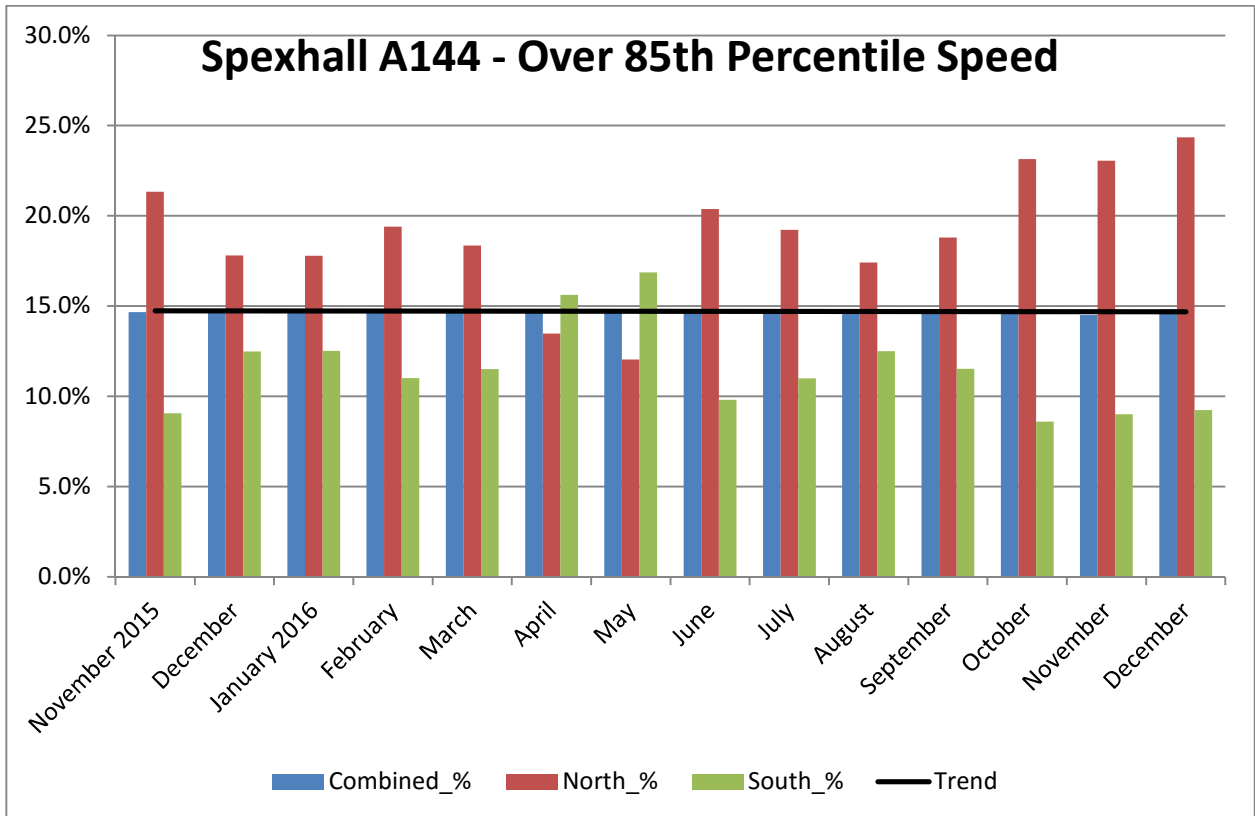

COMMUNITY SPEED WATCH

DECEMBER 2016	A144 Spexhall, Stone Street		
	Combined	Northbound	Southbound
Vehicles per Day (average) - Weekday	4016	1488	2528
Vehicles per Day (average) - Weekend	2710	1032	1678
85th Percentile Speed	40		
% Vehicles Over 50 mph	3.8	5.8	2.7
% Vehicles Over 85th Percentile	14.8	24.3	9.2
% Vehicles At or Over ACPO (35 mph)	30.1	45.5	20.9
% Over Speed Limit (30mph)	59.5	77.7	48.3

Recommended Periods for Speed Enforcement	OVER 35mph	Northbound	Southbound
Based on highest number of offending drivers each hour Average number of offending drivers for the month was 1080 (30.1%) PER DAY	Mondays	8 to 9am	1 to 2pm
	Tuesdays	3 to 4pm	3 to 4pm
	Wednesdays	8 to 9am	7 to 8am
	Thursdays	8 to 9am	8 to 9am
	Fridays	2 to 3pm	3 to 4pm
	Saturdays	11 to Noon	11 to Noon
	Sundays	10 to 11am	2 to 3pm

COMMUNITY SPEED WATCH