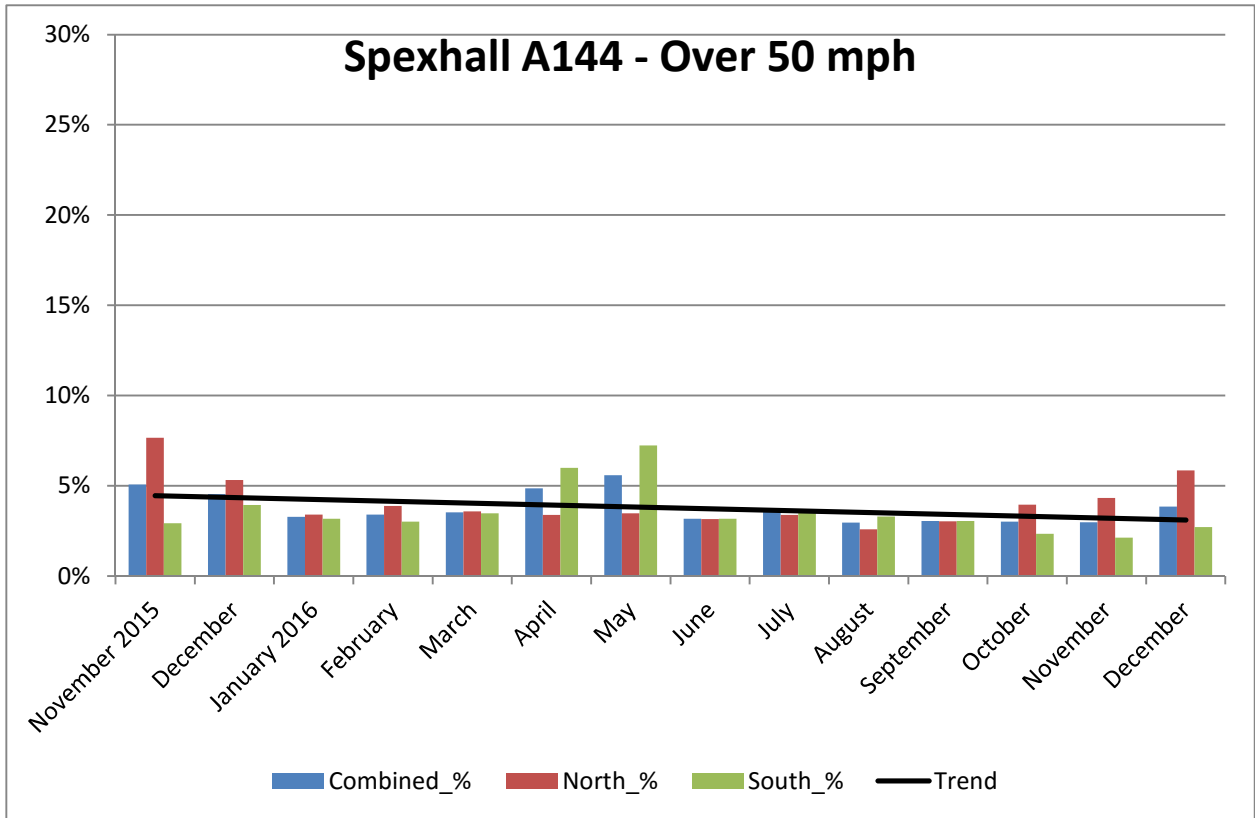

COMMUNITY SPEED WATCH

DECEMBER 2016	A144 Spexhall, Stone Street		
	Combined	Northbound	Southbound
Vehicles per Day (average) - Weekday	4016	1488	2528
Vehicles per Day (average) - Weekend	2710	1032	1678
85th Percentile Speed	40		
% Vehicles Over 50 mph	3.8	5.8	2.7
% Vehicles Over 85th Percentile	14.8	24.3	9.2
% Vehicles At or Over ACPO (35 mph)	30.1	45.5	20.9
% Over Speed Limit (30mph)	59.5	77.7	48.3

Recommended Periods for Speed Enforcement	OVER 35mph	Northbound	Southbound
Based on highest number of offending drivers each hour Average number of offending drivers for the month was 1080 (30.1%) PER DAY	Mondays	8 to 9am	1 to 2pm
	Tuesdays	3 to 4pm	3 to 4pm
	Wednesdays	8 to 9am	7 to 8am
	Thursdays	8 to 9am	8 to 9am
	Fridays	2 to 3pm	3 to 4pm
	Saturdays	11 to Noon	11 to Noon
	Sundays	10 to 11am	2 to 3pm

COMMUNITY SPEED WATCH