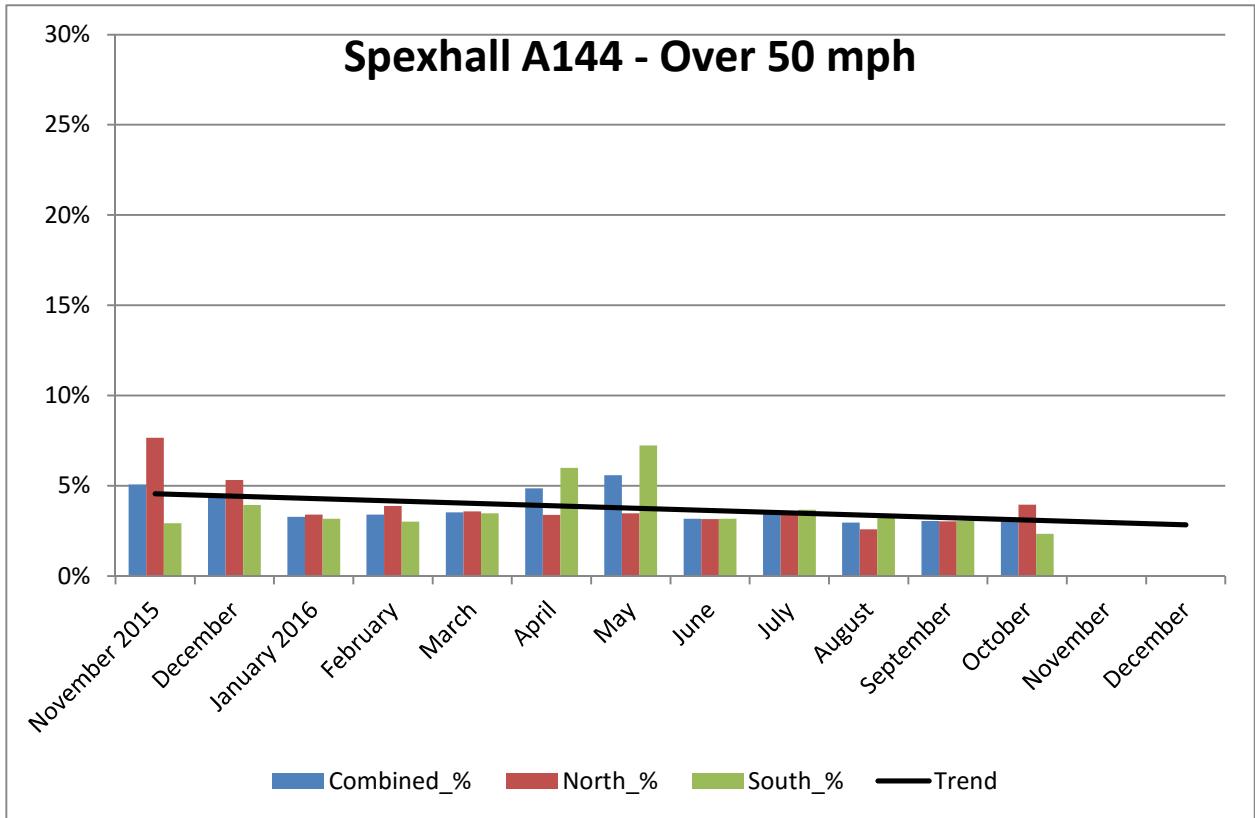

COMMUNITY SPEED WATCH

OCTOBER 2016	A144 Spexhall, Stone Street		
	Combined	Northbound	Southbound
Vehicles per Day (average) - Weekday	5248	2255	2993
Vehicles per Day (average) - Weekend	3223	1378	1845
85th Percentile Speed	39		
% Vehicles Over 50 mph	3.0	4.0	2.3
% Vehicles Over 85th Percentile	14.8	23.1	8.6
% Vehicles At or Over ACPO (35 mph)	27.0	41.7	16.0
% Over Speed Limit (30mph)	55.7	78.6	38.5

Recommended Periods for Speed Enforcement	OVER 35mph	Northbound	Southbound
Based on highest number of offending drivers each hour Average number of offending drivers for the month was 1,222 (27.0%) PER DAY	Mondays	4 to 5pm	7 to 8am
	Tuesdays	5 to 6pm	5 to 6pm
	Wednesdays	5 to 6pm	7 to 8am
	Thursdays	5 to 6pm	8 to 9am
	Fridays	4 to 5pm	7 to 8pm
	Saturdays	4 to 5pm	4 to 5pm
	Sundays	10 to 11am	4 to 5pm

COMMUNITY SPEED WATCH