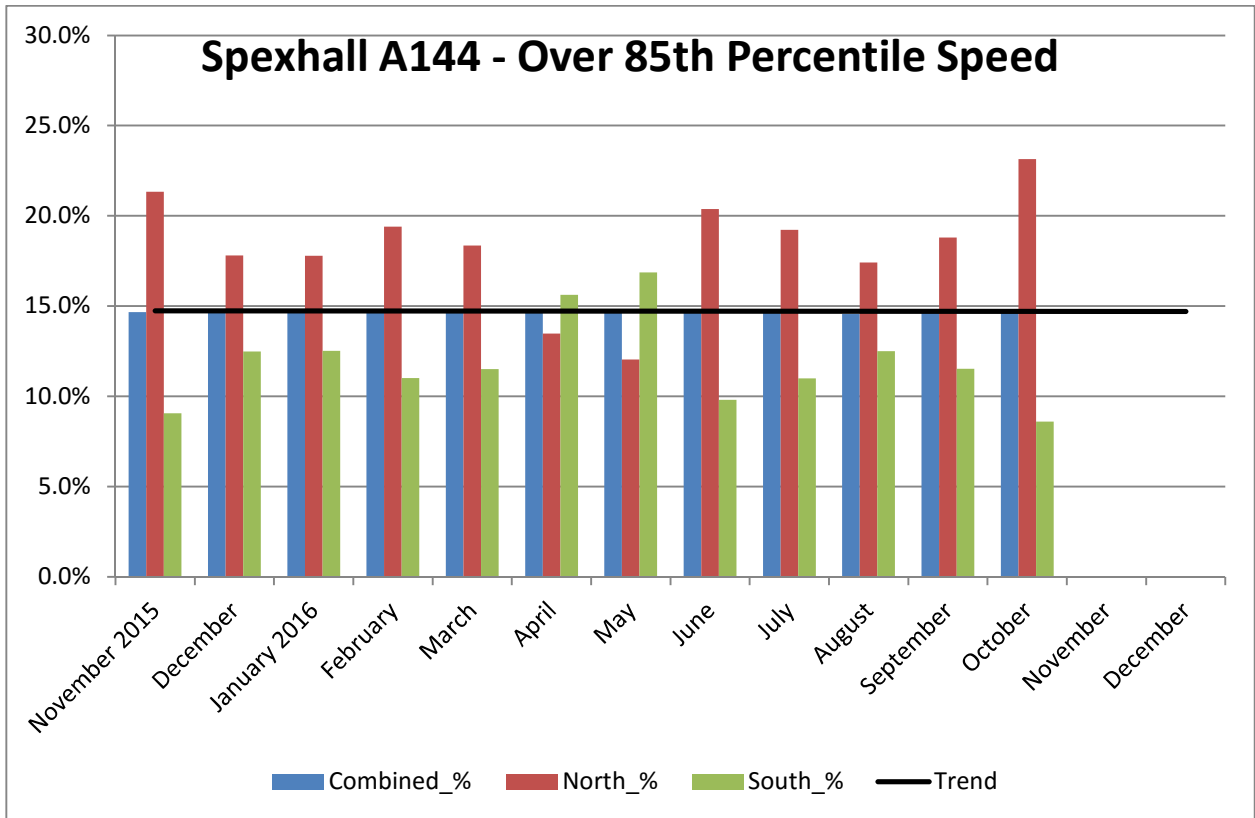

COMMUNITY SPEED WATCH

OCTOBER 2016	A144 Spexhall, Stone Street		
	Combined	Northbound	Southbound
Vehicles per Day (average) - Weekday	5248	2255	2993
Vehicles per Day (average) - Weekend	3223	1378	1845
85th Percentile Speed	39		
% Vehicles Over 50 mph	3.0	4.0	2.3
% Vehicles Over 85th Percentile	14.8	23.1	8.6
% Vehicles At or Over ACPO (35 mph)	27.0	41.7	16.0
% Over Speed Limit (30mph)	55.7	78.6	38.5

Recommended Periods for Speed Enforcement	OVER 35mph	Northbound	Southbound
Based on highest number of offending drivers each hour Average number of offending drivers for the month was 1,222 (27.0%) PER DAY	Mondays	4 to 5pm	7 to 8am
	Tuesdays	5 to 6pm	5 to 6pm
	Wednesdays	5 to 6pm	7 to 8am
	Thursdays	5 to 6pm	8 to 9am
	Fridays	4 to 5pm	7 to 8pm
	Saturdays	4 to 5pm	4 to 5pm
	Sundays	10 to 11am	4 to 5pm

COMMUNITY SPEED WATCH