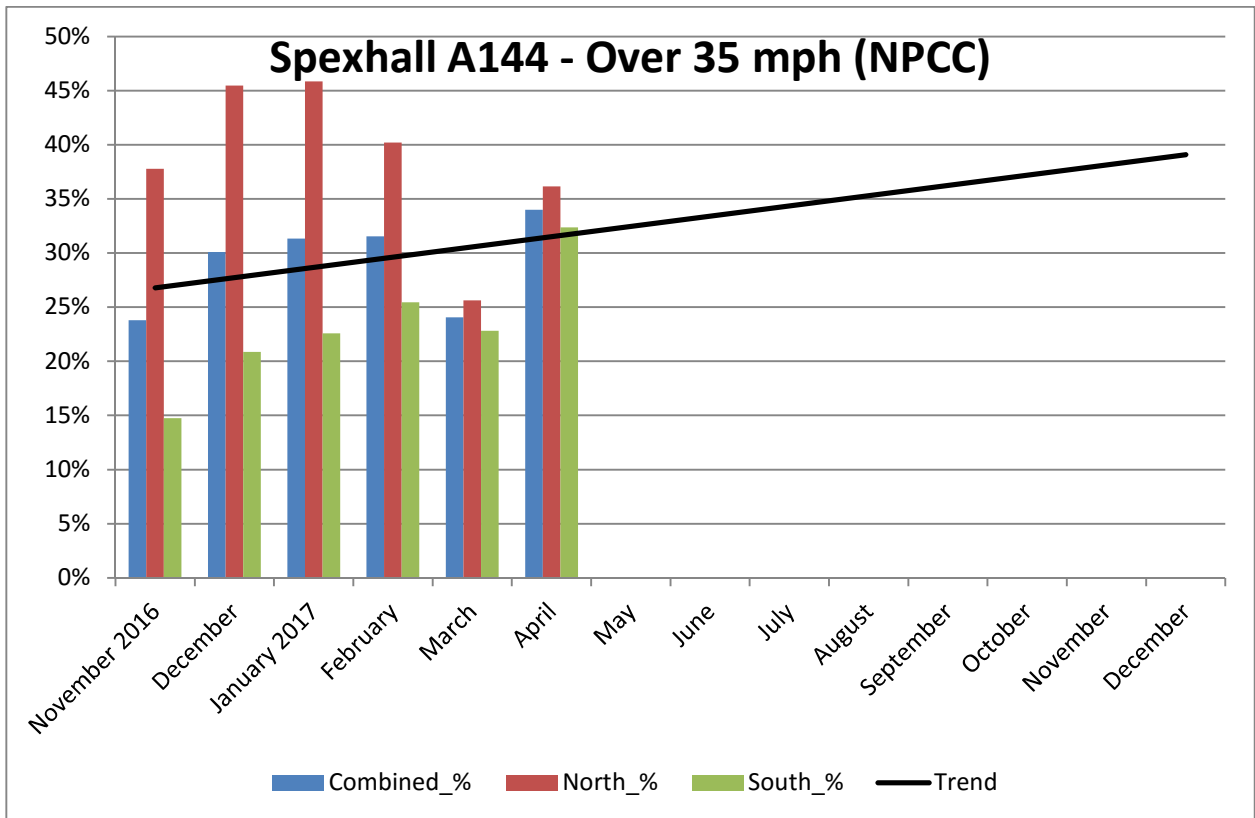

COMMUNITY SPEED WATCH

APRIL 2017	A144 Spexhall, Stone Street		
	Combined	Northbound	Southbound
Vehicles per Day (average) - Weekday	5145	2227	2918
Vehicles per Day (average) - Weekend	3181	1377	1804
85th Percentile Speed	41	34	40
% Vehicles Over 50 mph	4.0	3.0	4.8
% Vehicles At or Over NPCC¹ (35 mph)	34	36.1	32.4
% Over Speed Limit (30mph)	68.1	73.7	63.8

Recommended Periods for Speed Enforcement	35 and Over	Northbound	Southbound
Based on highest number of offending drivers each hour Average number of offending drivers for the month was 1465 (34%) PER DAY	Mondays	4 to 5pm	5 to 6pm
	Tuesdays	4 to 5pm	7 to 8am
	Wednesdays	4 to 5pm	5 to 6pm
	Thursdays	4 to 5pm	5 to 6pm
	Fridays	3 to 4pm	5 to 6pm
	Saturdays	11 to Noon	6 to 7pm
	Sundays	12 to 1pm	11 to Noon

¹ NPCC - National Police Chiefs Council (previously ACPO - Association of Chief Police Officers)

COMMUNITY SPEED WATCH