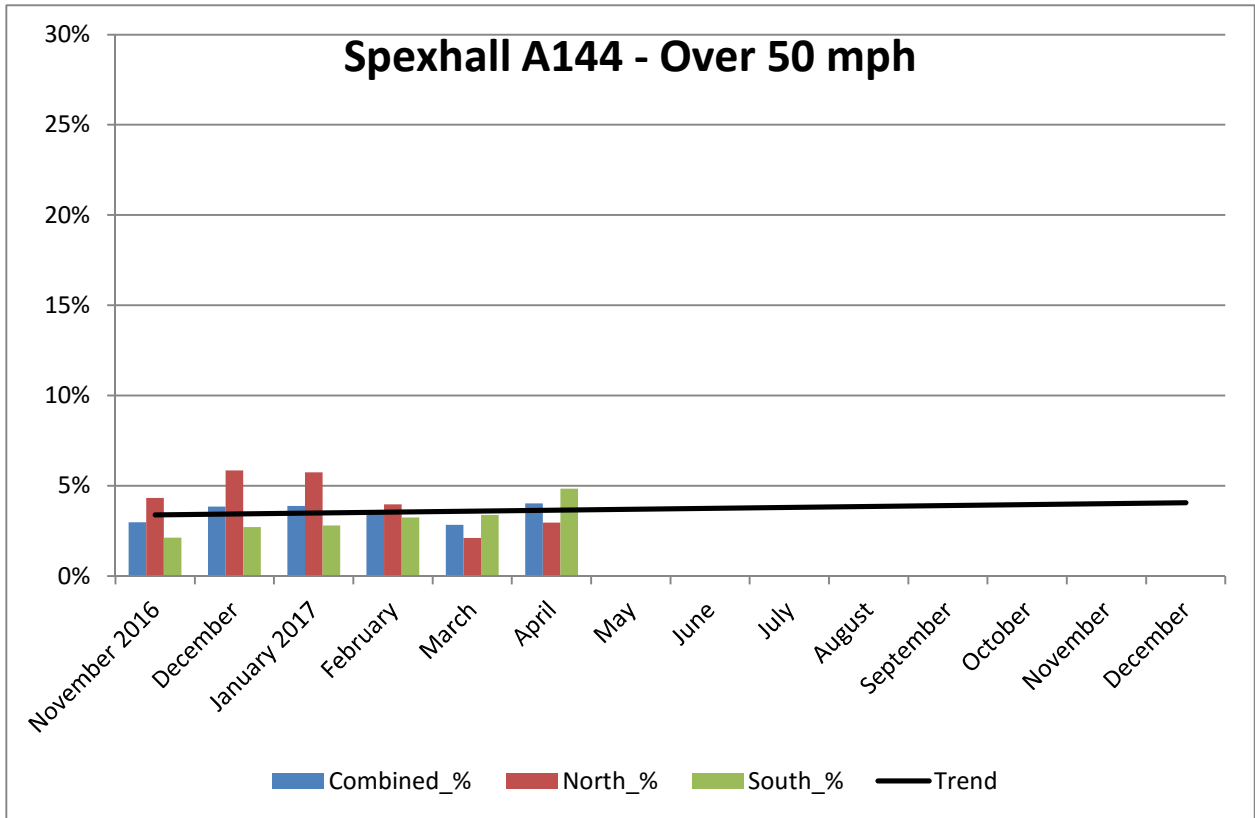

COMMUNITY SPEED WATCH

APRIL 2017	A144 Spexhall, Stone Street		
	Combined	Northbound	Southbound
Vehicles per Day (average) - Weekday	5145	2227	2918
Vehicles per Day (average) - Weekend	3181	1377	1804
85th Percentile Speed	41	34	40
% Vehicles Over 50 mph	4.0	3.0	4.8
% Vehicles At or Over NPCC¹ (35 mph)	34	36.1	32.4
% Over Speed Limit (30mph)	68.1	73.7	63.8

Recommended Periods for Speed Enforcement	35 and Over	Northbound	Southbound
Based on highest number of offending drivers each hour Average number of offending drivers for the month was 1465 (34%) PER DAY	Mondays	4 to 5pm	5 to 6pm
	Tuesdays	4 to 5pm	7 to 8am
	Wednesdays	4 to 5pm	5 to 6pm
	Thursdays	4 to 5pm	5 to 6pm
	Fridays	3 to 4pm	5 to 6pm
	Saturdays	11 to Noon	6 to 7pm
	Sundays	12 to 1pm	11 to Noon

¹ NPCC - National Police Chiefs Council (previously ACPO - Association of Chief Police Officers)

COMMUNITY SPEED WATCH