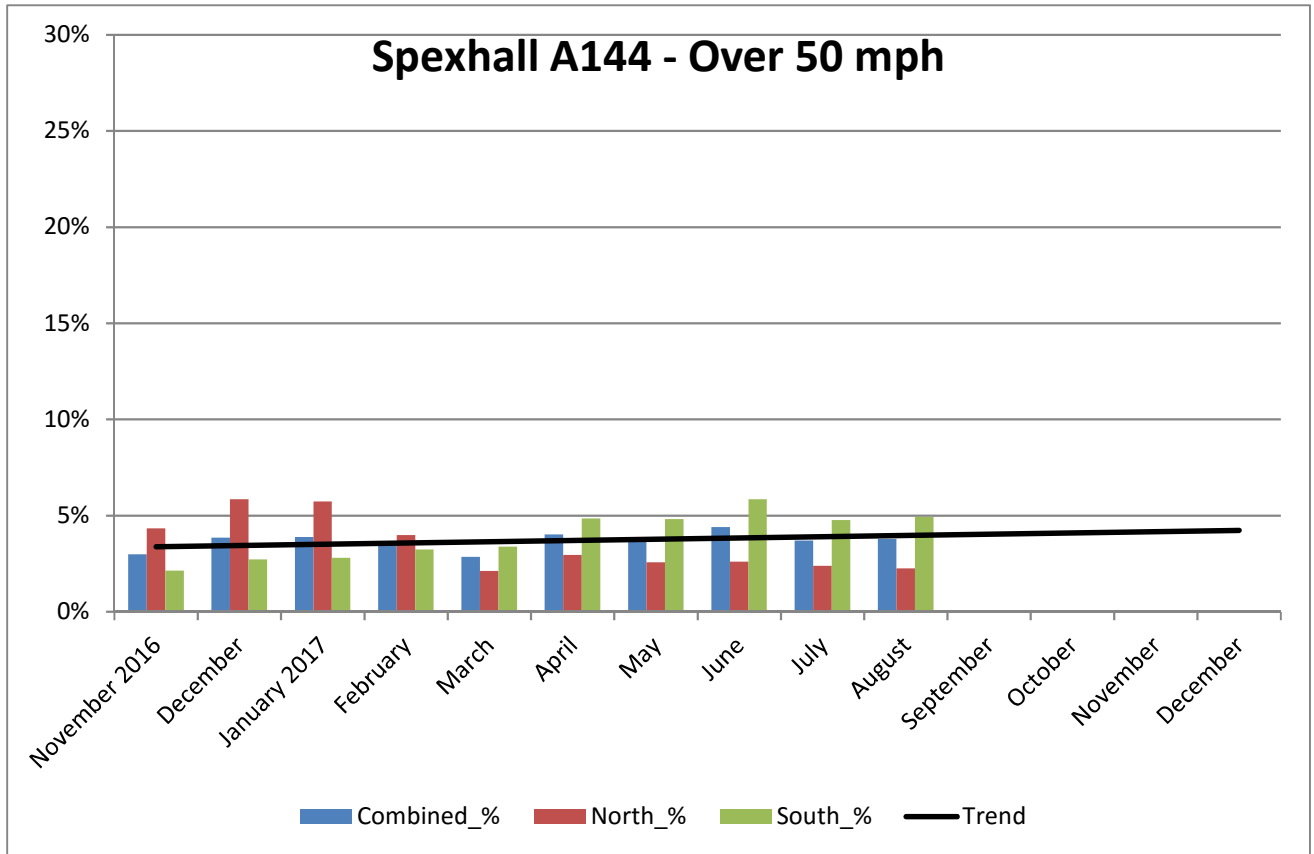

COMMUNITY SPEED WATCH

AUGUST 2017	A144 Spexhall, Stone Street		
	Combined	Northbound	Southbound
Vehicles per Day (average) - Weekday	5725	2474	3251
Vehicles per Day (average) - Weekend	3810	1645	2165
85th Percentile Speed	40	36	40
% Vehicles Over 50 mph	3.8	2.3	4.9
% Vehicles At or Over NPCC¹ (35 mph)	29.4	25.5	32.3
% Over Speed Limit (30mph)	65.3	65.7	64.9

Recommended Periods for Speed Enforcement	35 and Over	Northbound	Southbound
Based on highest number of offending drivers each hour Average number of offending drivers for the month was 1,519 (29.4%) PER DAY	Mondays	3 to 4pm	7 to 8am
	Tuesdays	4 to 5pm	7 to 8am
	Wednesdays	4 to 5pm	7 to 8am
	Thursdays	4 to 5pm	5 to 6pm
	Fridays	9 to 10am	7 to 8am
	Saturdays	9 to 10am	11 to Noon
	Sundays	10 to 11am	10 to 11am

¹ NPCC - National Police Chiefs Council (previously ACPO - Association of Chief Police Officers)

COMMUNITY SPEED WATCH