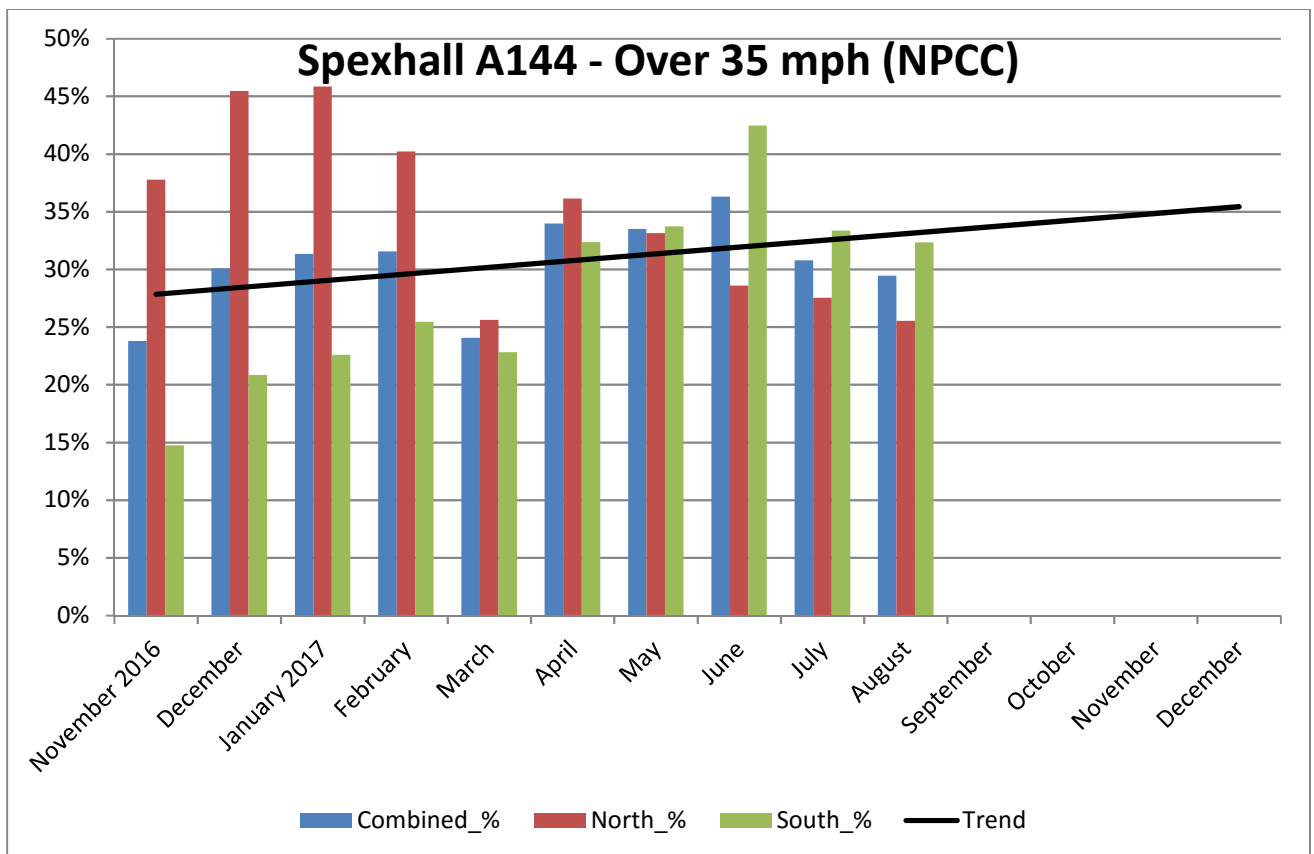

COMMUNITY SPEED WATCH

AUGUST 2017	A144 Spexhall, Stone Street		
	Combined	Northbound	Southbound
Vehicles per Day (average) - Weekday	5725	2474	3251
Vehicles per Day (average) - Weekend	3810	1645	2165
85th Percentile Speed	40	36	40
% Vehicles Over 50 mph	3.8	2.3	4.9
% Vehicles At or Over NPCC¹ (35 mph)	29.4	25.5	32.3
% Over Speed Limit (30mph)	65.3	65.7	64.9

Recommended Periods for Speed Enforcement	35 and Over	Northbound	Southbound
Based on highest number of offending drivers each hour Average number of offending drivers for the month was 1,519 (29.4%) PER DAY	Mondays	3 to 4pm	7 to 8am
	Tuesdays	4 to 5pm	7 to 8am
	Wednesdays	4 to 5pm	7 to 8am
	Thursdays	4 to 5pm	5 to 6pm
	Fridays	9 to 10am	7 to 8am
	Saturdays	9 to 10am	11 to Noon
	Sundays	10 to 11am	10 to 11am

¹ NPCC - National Police Chiefs Council (previously ACPO - Association of Chief Police Officers)

COMMUNITY SPEED WATCH