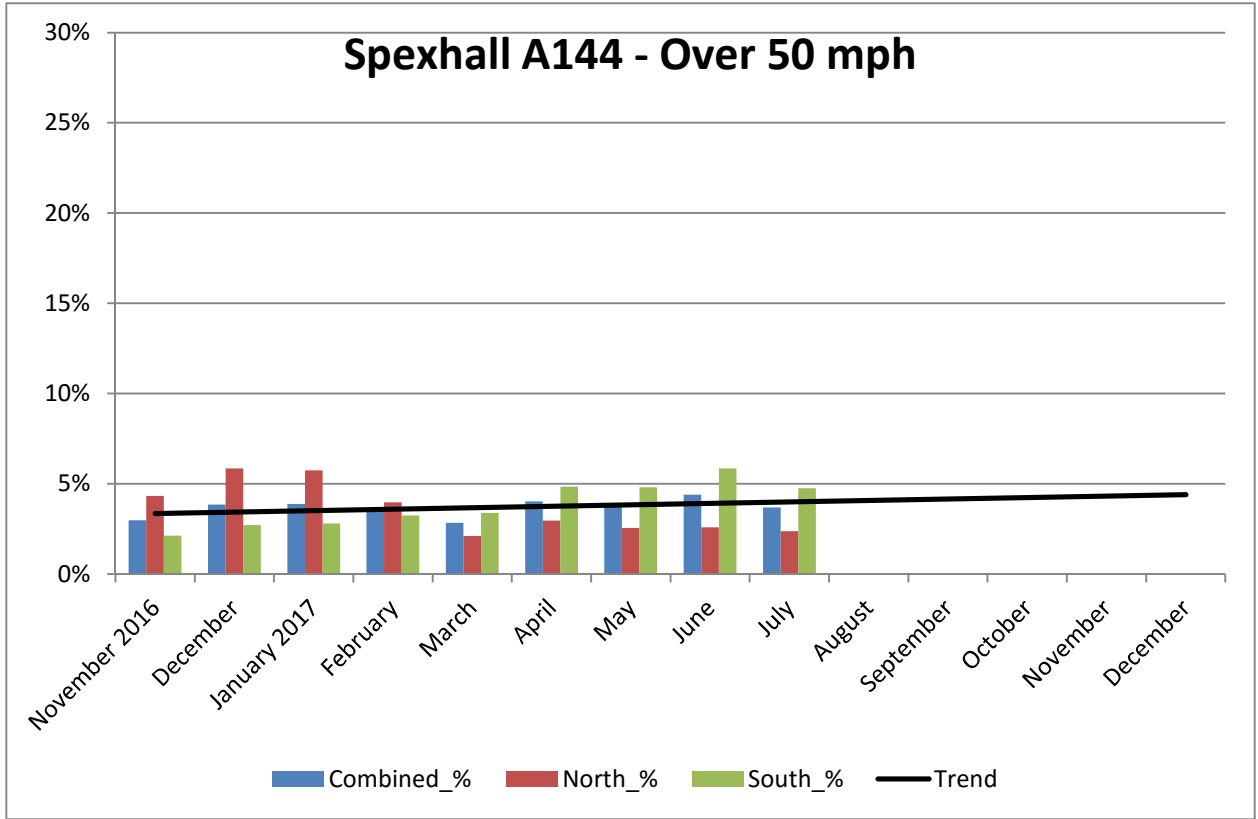

COMMUNITY SPEED WATCH

JULY 2017	A144 Spexhall, Stone Street		
	Combined	Northbound	Southbound
Vehicles per Day (average) - Weekday	6070	2713	3357
Vehicles per Day (average) - Weekend	3994	1788	2206
85th Percentile Speed	40	37	40
% Vehicles Over 50 mph	3.7	2.4	4.8
% Vehicles At or Over NPCC¹ (35 mph)	30.8	27.5	33.4
% Over Speed Limit (30mph)	67.7	68.9	66.6

Recommended Periods for Speed Enforcement	35 and Over	Northbound	Southbound
Based on highest number of offending drivers each hour Average number of offending drivers for the month was 1,628 (30.8%) PER DAY	Mondays	4 to 5pm	7 to 8am
	Tuesdays	4 to 5pm	7 to 8am
	Wednesdays	4 to 5pm	7 to 8am
	Thursdays	4 to 5pm	7 to 8am
	Fridays	3 to 4pm	7 to 8am
	Saturdays	12 to 1pm	10 to 11am
	Sundays	2 to 3pm	10 to 11am

¹ NPCC - National Police Chiefs Council (previously ACPO - Association of Chief Police Officers)

COMMUNITY SPEED WATCH