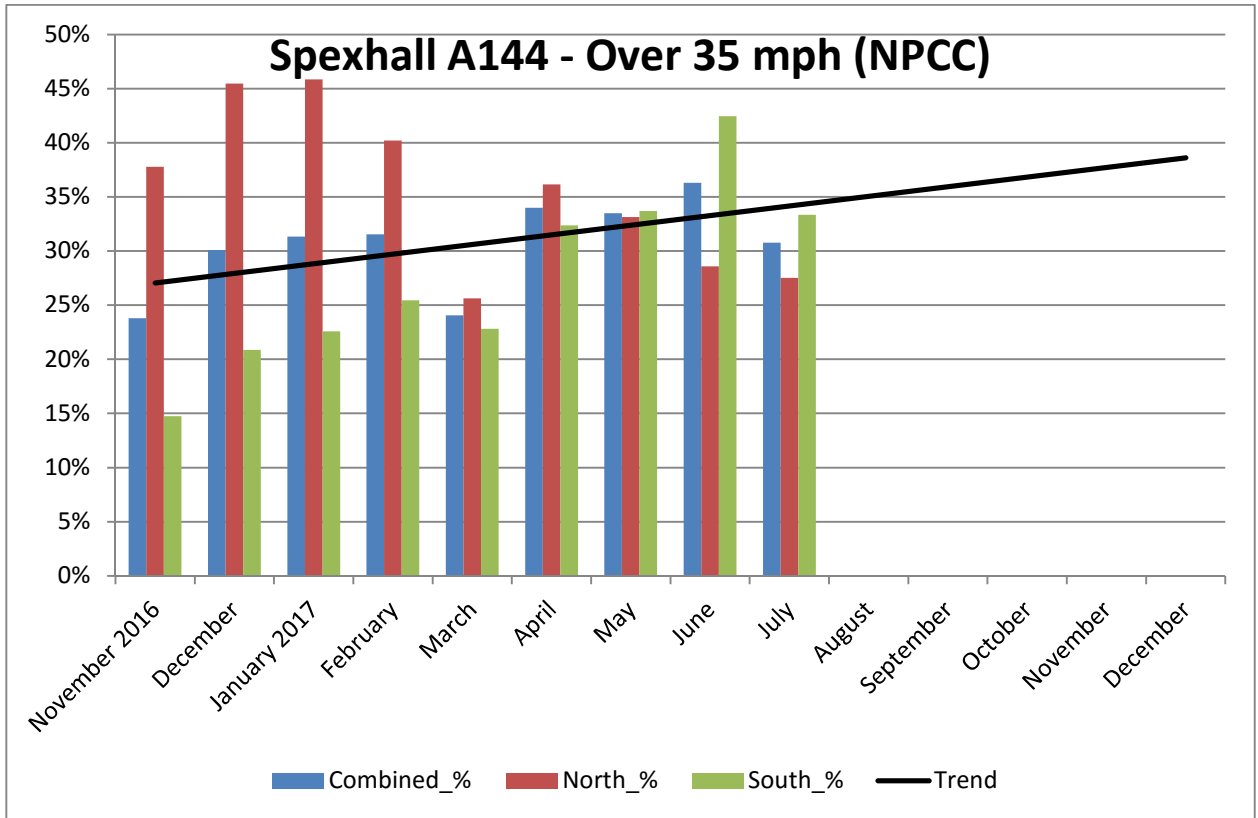

COMMUNITY SPEED WATCH

JULY 2017	A144 Spexhall, Stone Street		
	Combined	Northbound	Southbound
Vehicles per Day (average) - Weekday	6070	2713	3357
Vehicles per Day (average) - Weekend	3994	1788	2206
85th Percentile Speed	40	37	40
% Vehicles Over 50 mph	3.7	2.4	4.8
% Vehicles At or Over NPCC¹ (35 mph)	30.8	27.5	33.4
% Over Speed Limit (30mph)	67.7	68.9	66.6

Recommended Periods for Speed Enforcement	35 and Over	Northbound	Southbound
Based on highest number of offending drivers each hour Average number of offending drivers for the month was 1,628 (30.8%) PER DAY	Mondays	4 to 5pm	7 to 8am
	Tuesdays	4 to 5pm	7 to 8am
	Wednesdays	4 to 5pm	7 to 8am
	Thursdays	4 to 5pm	7 to 8am
	Fridays	3 to 4pm	7 to 8am
	Saturdays	12 to 1pm	10 to 11am
	Sundays	2 to 3pm	10 to 11am

¹ NPCC - National Police Chiefs Council (previously ACPO - Association of Chief Police Officers)

COMMUNITY SPEED WATCH