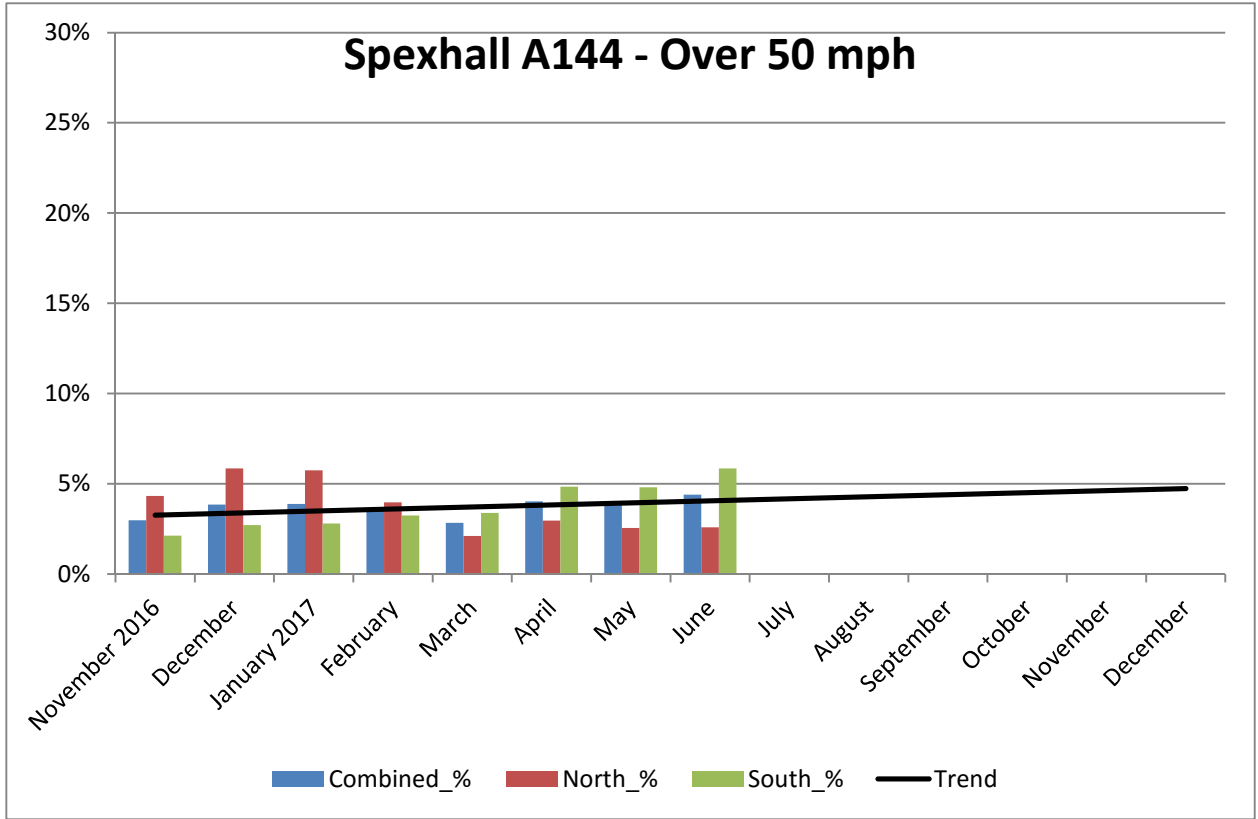

COMMUNITY SPEED WATCH

JUN 2017	A144 Spexhall, Stone Street		
	Combined	Northbound	Southbound
Vehicles per Day (average) - Weekday	5680	2562	3118
Vehicles per Day (average) - Weekend	3466	1519	1947
85th Percentile Speed	41	36	42
% Vehicles Over 50 mph	4.4	2.6	5.8
% Vehicles At or Over NPCC¹ (35 mph)	36.3	28.6	42.4
% Over Speed Limit (30mph)	71.8	69.9	73.3

Recommended Periods for Speed Enforcement	35 and Over	Northbound	Southbound
Based on highest number of offending drivers each hour Average number of offending drivers for the month was 1,825 (36.3%) PER DAY	Mondays	3 to 4pm	7 to 8am
	Tuesdays	5 to 6pm	7 to 8am
	Wednesdays	8 to 9am	7 to 8am
	Thursdays	4 to 5pm	7 to 8am
	Fridays	8 to 9am	7 to 8am
	Saturdays	12 to 1pm	10 to 11am
	Sundays	12 to 1pm	11 to Noon

¹ NPCC - National Police Chiefs Council (previously ACPO - Association of Chief Police Officers)

COMMUNITY SPEED WATCH