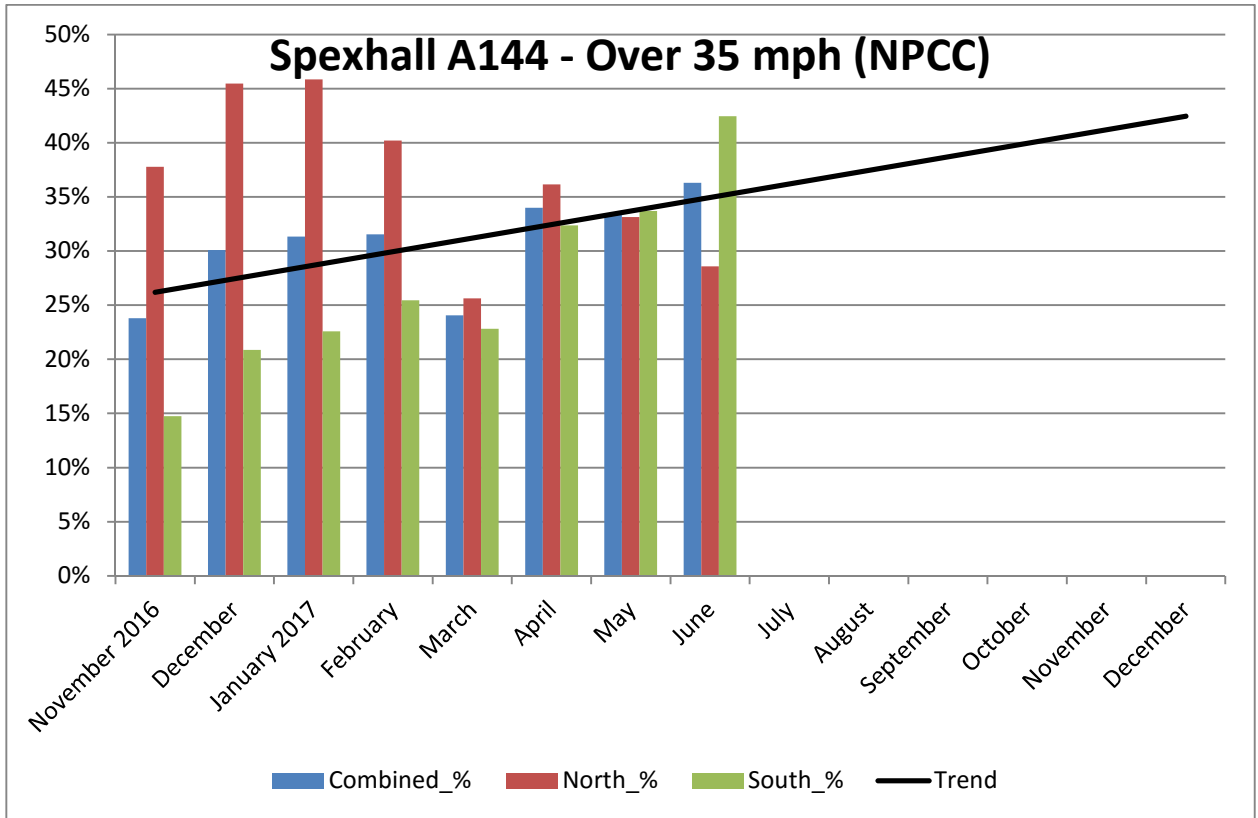

COMMUNITY SPEED WATCH

JUN 2017	A144 Spexhall, Stone Street		
	Combined	Northbound	Southbound
Vehicles per Day (average) - Weekday	5680	2562	3118
Vehicles per Day (average) - Weekend	3466	1519	1947
85th Percentile Speed	41	36	42
% Vehicles Over 50 mph	4.4	2.6	5.8
% Vehicles At or Over NPCC¹ (35 mph)	36.3	28.6	42.4
% Over Speed Limit (30mph)	71.8	69.9	73.3

Recommended Periods for Speed Enforcement	35 and Over	Northbound	Southbound
Based on highest number of offending drivers each hour Average number of offending drivers for the month was 1,825 (36.3%) PER DAY	Mondays	3 to 4pm	7 to 8am
	Tuesdays	5 to 6pm	7 to 8am
	Wednesdays	8 to 9am	7 to 8am
	Thursdays	4 to 5pm	7 to 8am
	Fridays	8 to 9am	7 to 8am
	Saturdays	12 to 1pm	10 to 11am
	Sundays	12 to 1pm	11 to Noon

¹ NPCC - National Police Chiefs Council (previously ACPO - Association of Chief Police Officers)

COMMUNITY SPEED WATCH