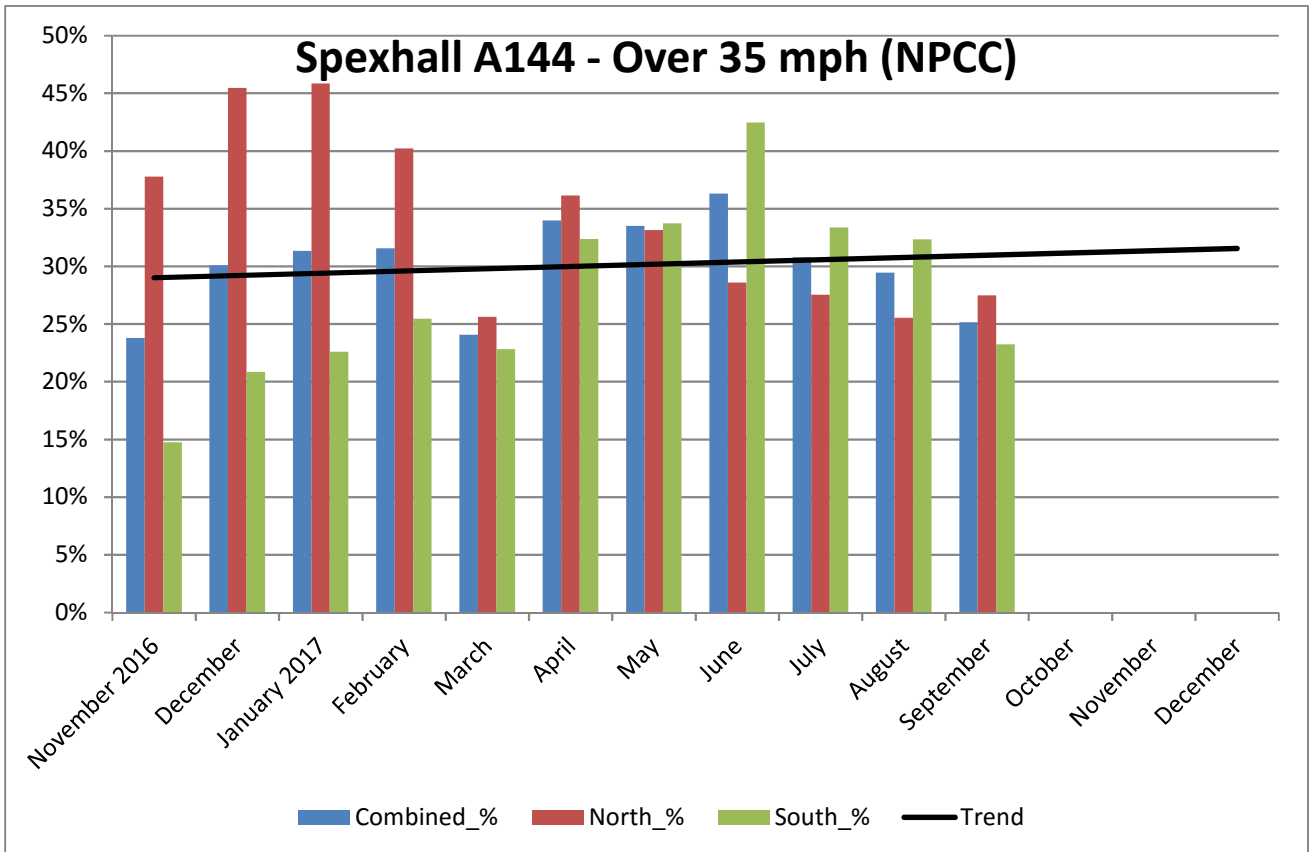

COMMUNITY SPEED WATCH

SEPTEMBER 2017	A144 Spexhall, Stone Street		
	Combined	Northbound	Southbound
Vehicles per Day (average) - Weekday	5543	2425	3118
Vehicles per Day (average) - Weekend	3628	1620	2008
85th Percentile Speed	38	36	38
% Vehicles Over 50 mph	2.9	2.3	3.5
% Vehicles At or Over NPCC¹ (35 mph)	25.1	27.5	23.2
% Over Speed Limit (30mph)	60.9	68.6	54.8

Recommended Periods for Speed Enforcement	35 and Over	Northbound	Southbound
Based on highest number of offending drivers each hour Average number of offending drivers for the month was 1,236 (25.1%) PER DAY	Mondays	5 to 6pm	7 to 8am
	Tuesdays	4 to 5pm	5 to 6pm
	Wednesdays	5 to 6pm	7 to 8am
	Thursdays	8 to 9am	5 to 6pm
	Fridays	4 to 5pm	7 to 8am
	Saturdays	12 to 1pm	5 to 6pm
	Sundays	5 to 6pm	5 to 6pm

¹ NPCC - National Police Chiefs Council (previously ACPO - Association of Chief Police Officers)

COMMUNITY SPEED WATCH