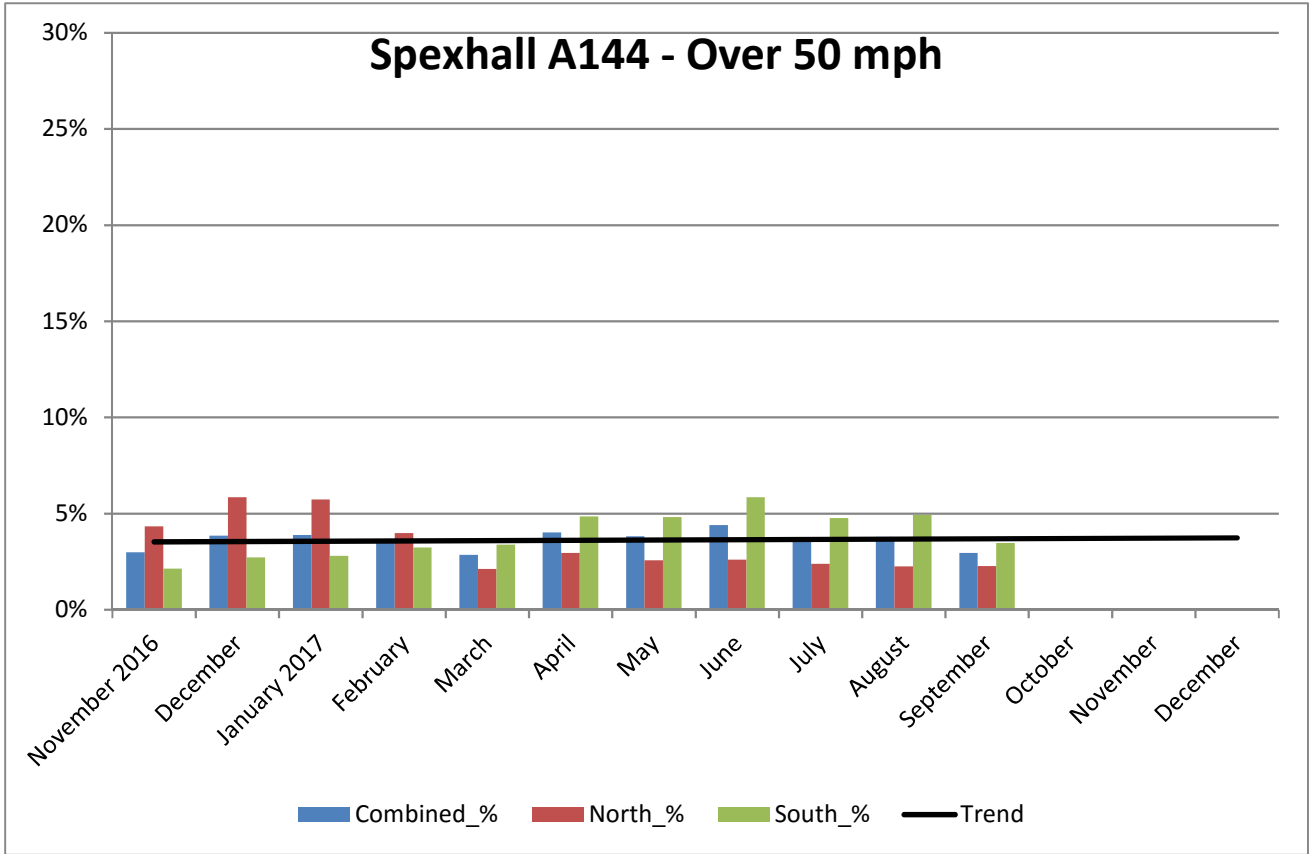

COMMUNITY SPEED WATCH

SEPTEMBER 2017	A144 Spexhall, Stone Street		
	Combined	Northbound	Southbound
Vehicles per Day (average) - Weekday	5543	2425	3118
Vehicles per Day (average) - Weekend	3628	1620	2008
85th Percentile Speed	38	36	38
% Vehicles Over 50 mph	2.9	2.3	3.5
% Vehicles At or Over NPCC¹ (35 mph)	25.1	27.5	23.2
% Over Speed Limit (30mph)	60.9	68.6	54.8

Recommended Periods for Speed Enforcement	35 and Over	Northbound	Southbound
Based on highest number of offending drivers each hour Average number of offending drivers for the month was 1,236 (25.1%) PER DAY	Mondays	5 to 6pm	7 to 8am
	Tuesdays	4 to 5pm	5 to 6pm
	Wednesdays	5 to 6pm	7 to 8am
	Thursdays	8 to 9am	5 to 6pm
	Fridays	4 to 5pm	7 to 8am
	Saturdays	12 to 1pm	5 to 6pm
	Sundays	5 to 6pm	5 to 6pm

¹ NPCC - National Police Chiefs Council (previously ACPO - Association of Chief Police Officers)

COMMUNITY SPEED WATCH